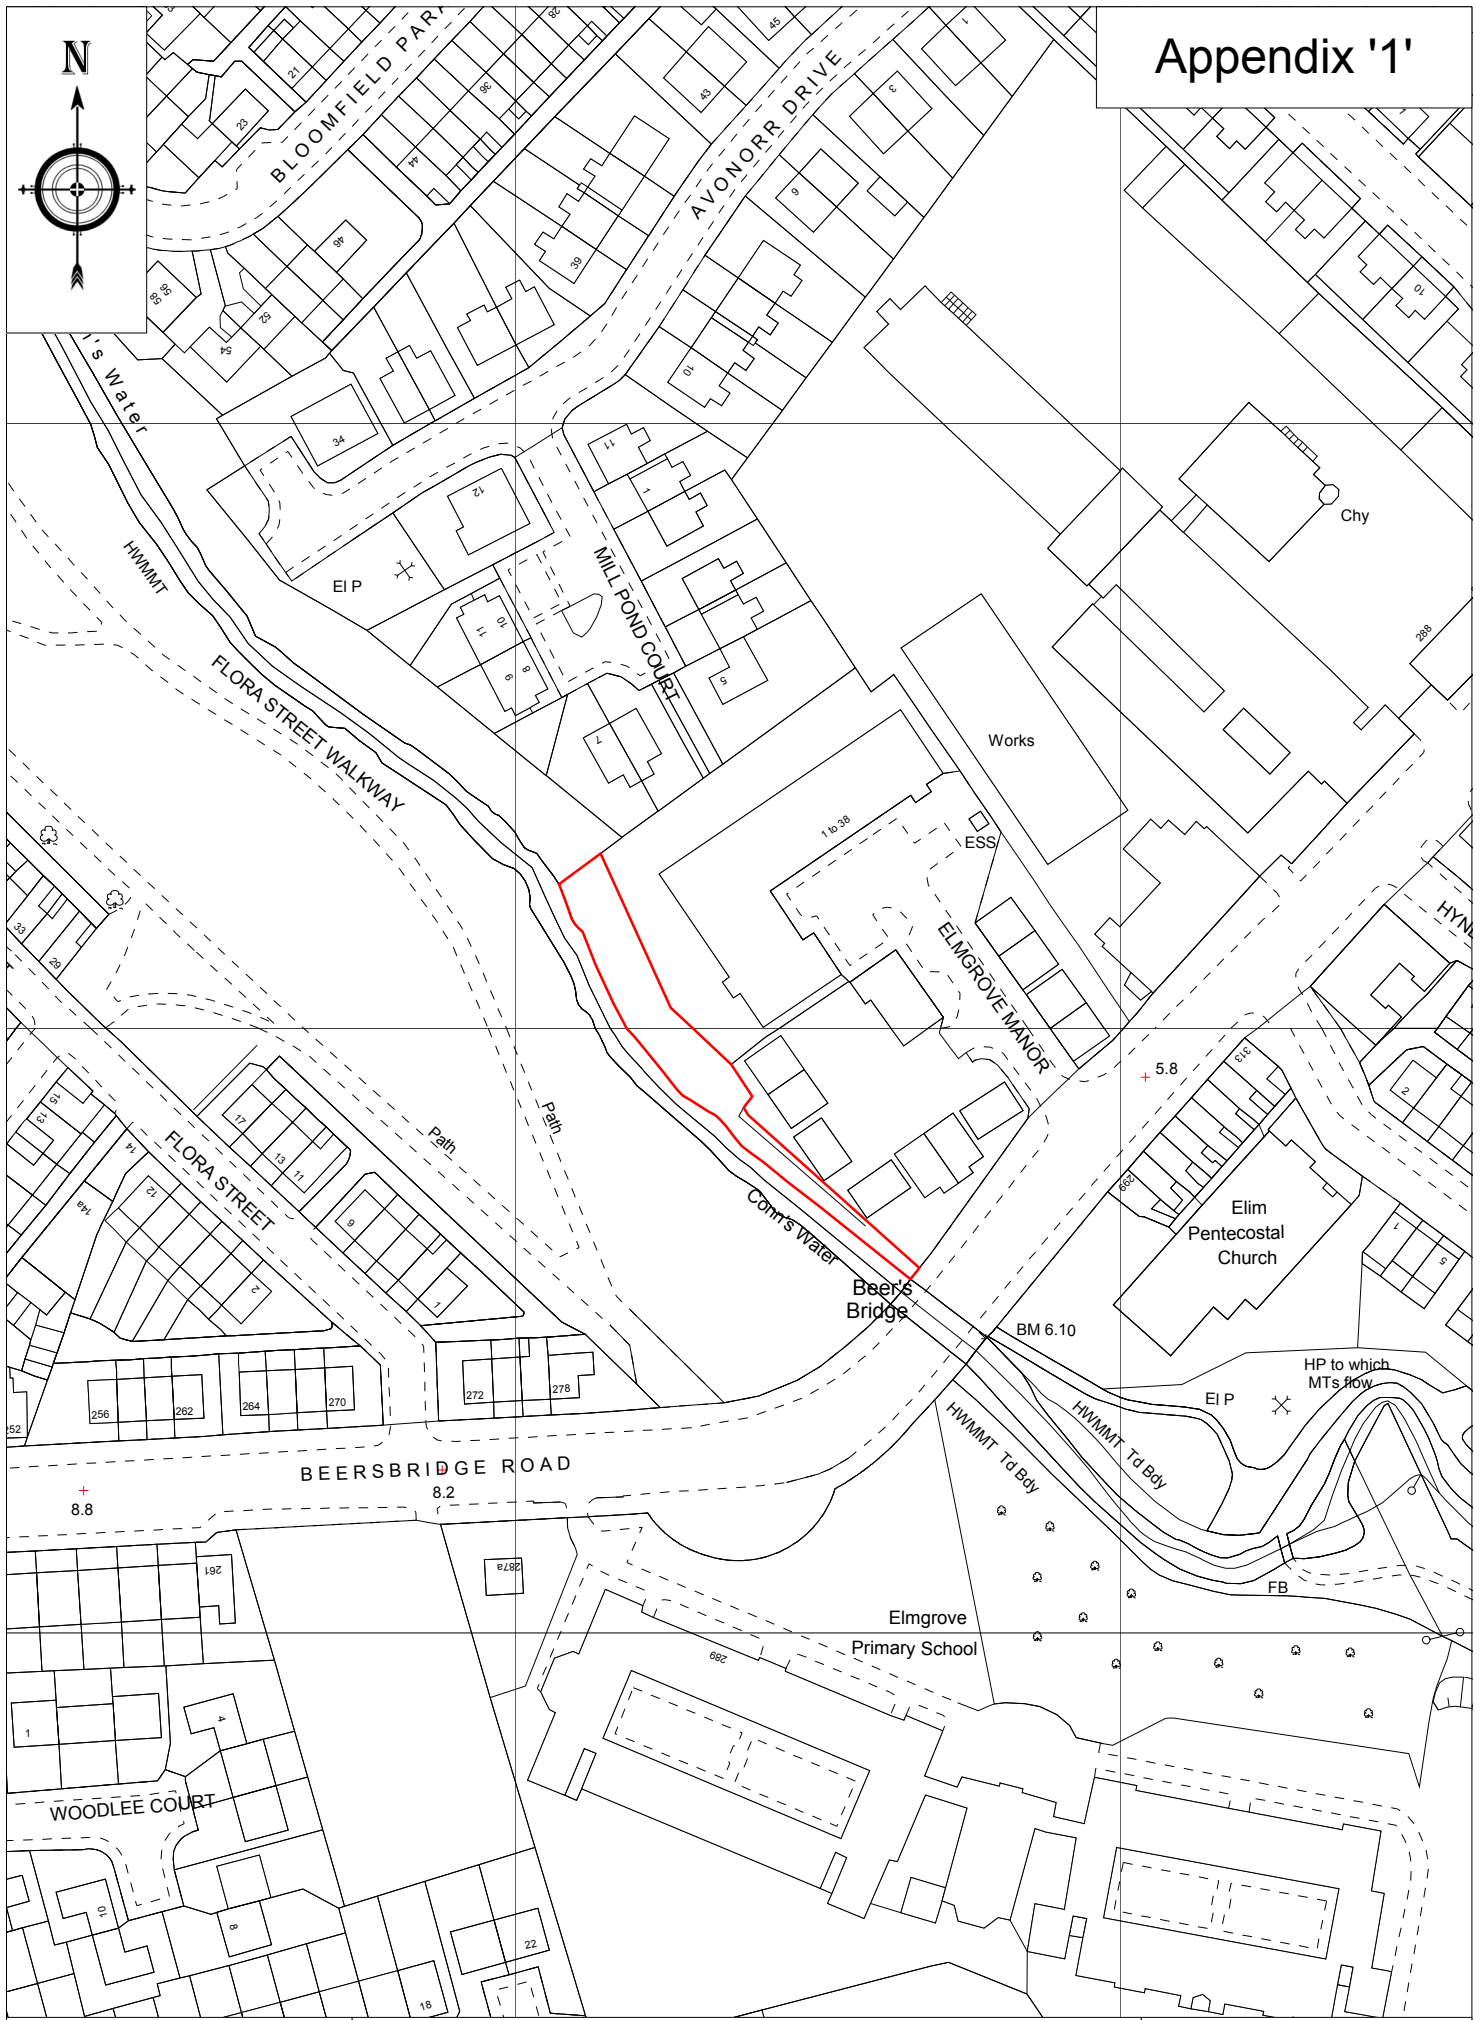

Appendix '1'

Scale 1:1250

Connswater Community Greenway - Plot 39b

Area 0.133 acres